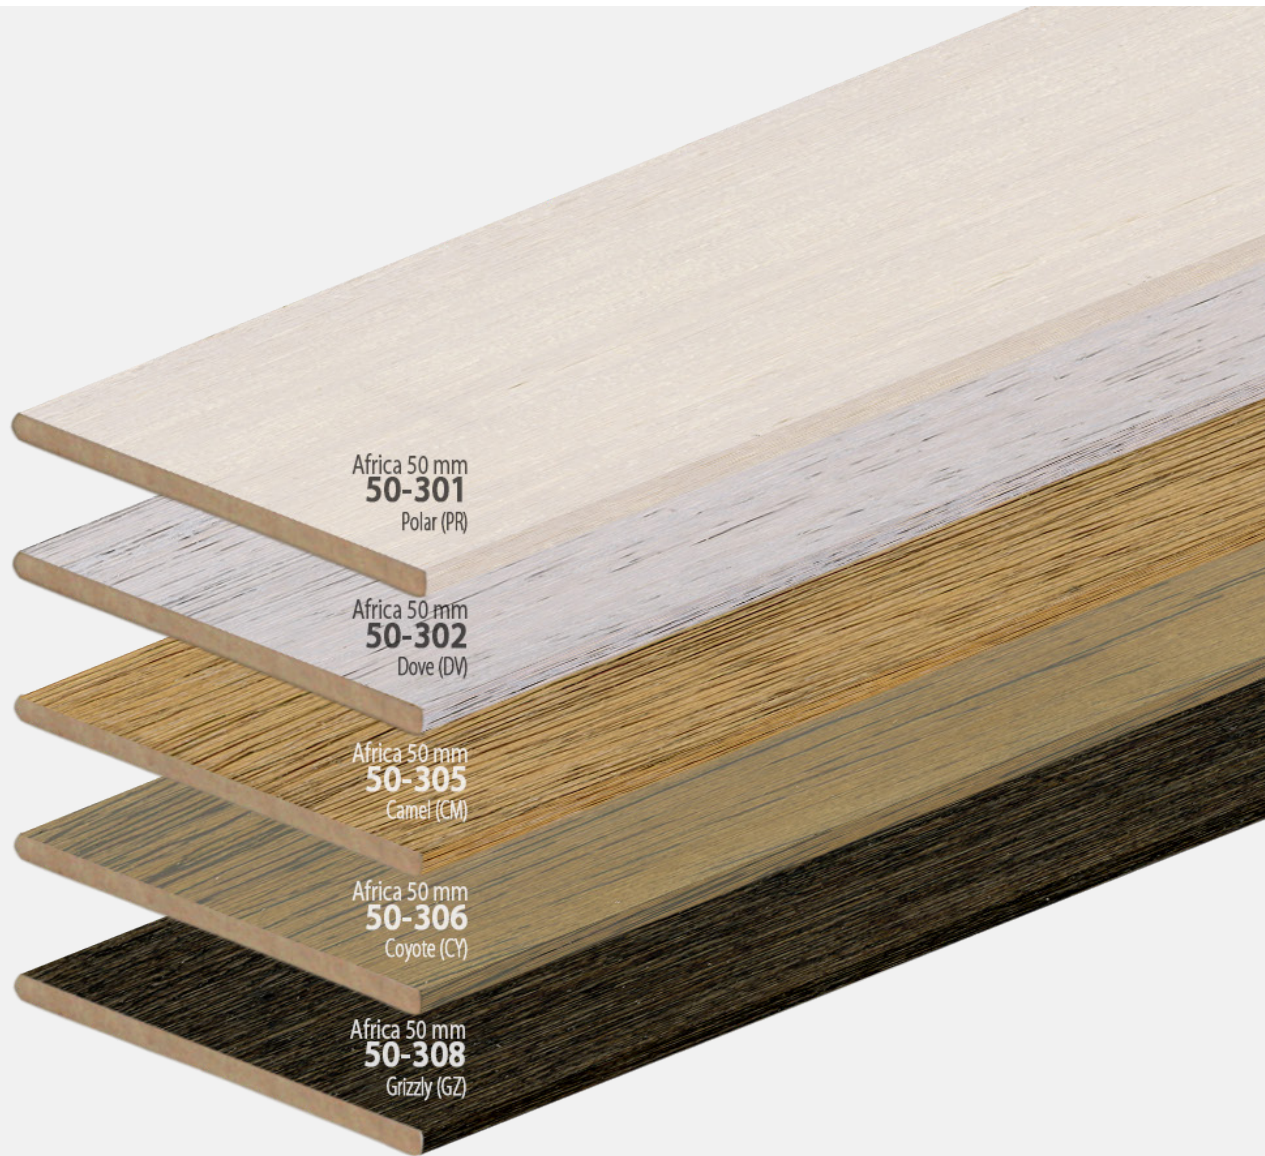

Wood/Bamboo 50mm

Wood/Bamboo 50mm

Wood/Bamboo 50mm

Bamboo 50 mm

50-201
Natural (N)

Bamboo 50 mm

50-202
Oak (O)

Bamboo 50 mm

50-203
Cherry Wood (CW)

Bamboo 50 mm

50-204
Tiger Eye (T)

Bamboo 50 mm

50-205
Mahogany (MH)

Bamboo 50 mm

50-206
Bleached
White (BW)

Wood/Bamboo 50mm

Faux Wood 50 mm
50-601
Bright White

Faux Wood 50 mm
50-602
White

Faux Wood 50 mm
50-603
Alabaster

Faux Wood 50 mm
50-604
Limestone

Faux Wood 50 mm
50-605
Black