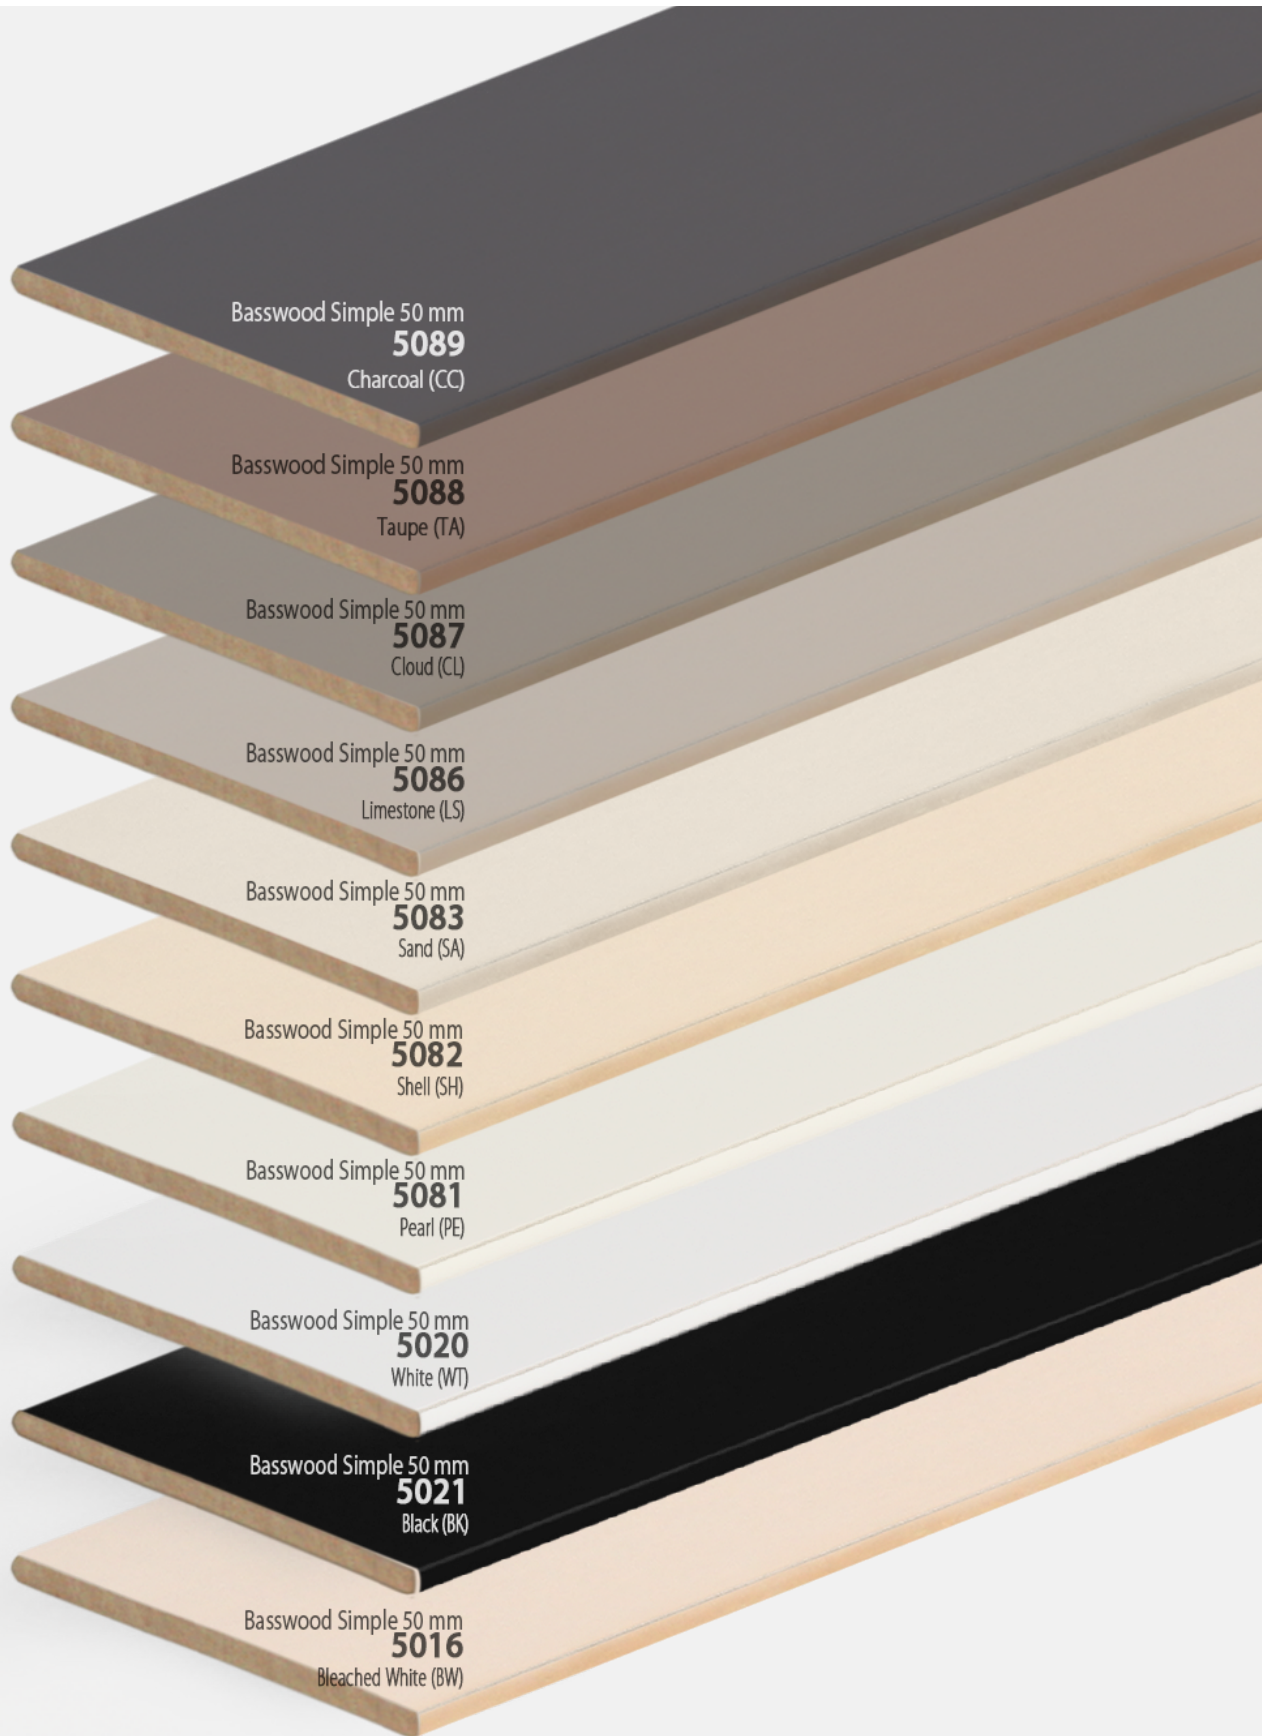

Wood/Bamboo 50mm

Wood/Bamboo 50mm

Wood/Bamboo 50mm

Bamboo 50 mm

50-201
Natural (N)

Bamboo 50 mm

50-202
Oak (O)

Bamboo 50 mm

50-203
Cherry Wood (CW)

Bamboo 50 mm

50-204
Tiger Eye (T)

Bamboo 50 mm

50-205
Mahogany (MH)

Bamboo 50 mm

50-206
Bleached
White (BW)

Wood/Bamboo 50mm

Faux Wood 50 mm
50-601
Bright White

Faux Wood 50 mm
50-602
White

Faux Wood 50 mm
50-603
Alabaster

Faux Wood 50 mm
50-604
Limestone

Faux Wood 50 mm
50-605
Black