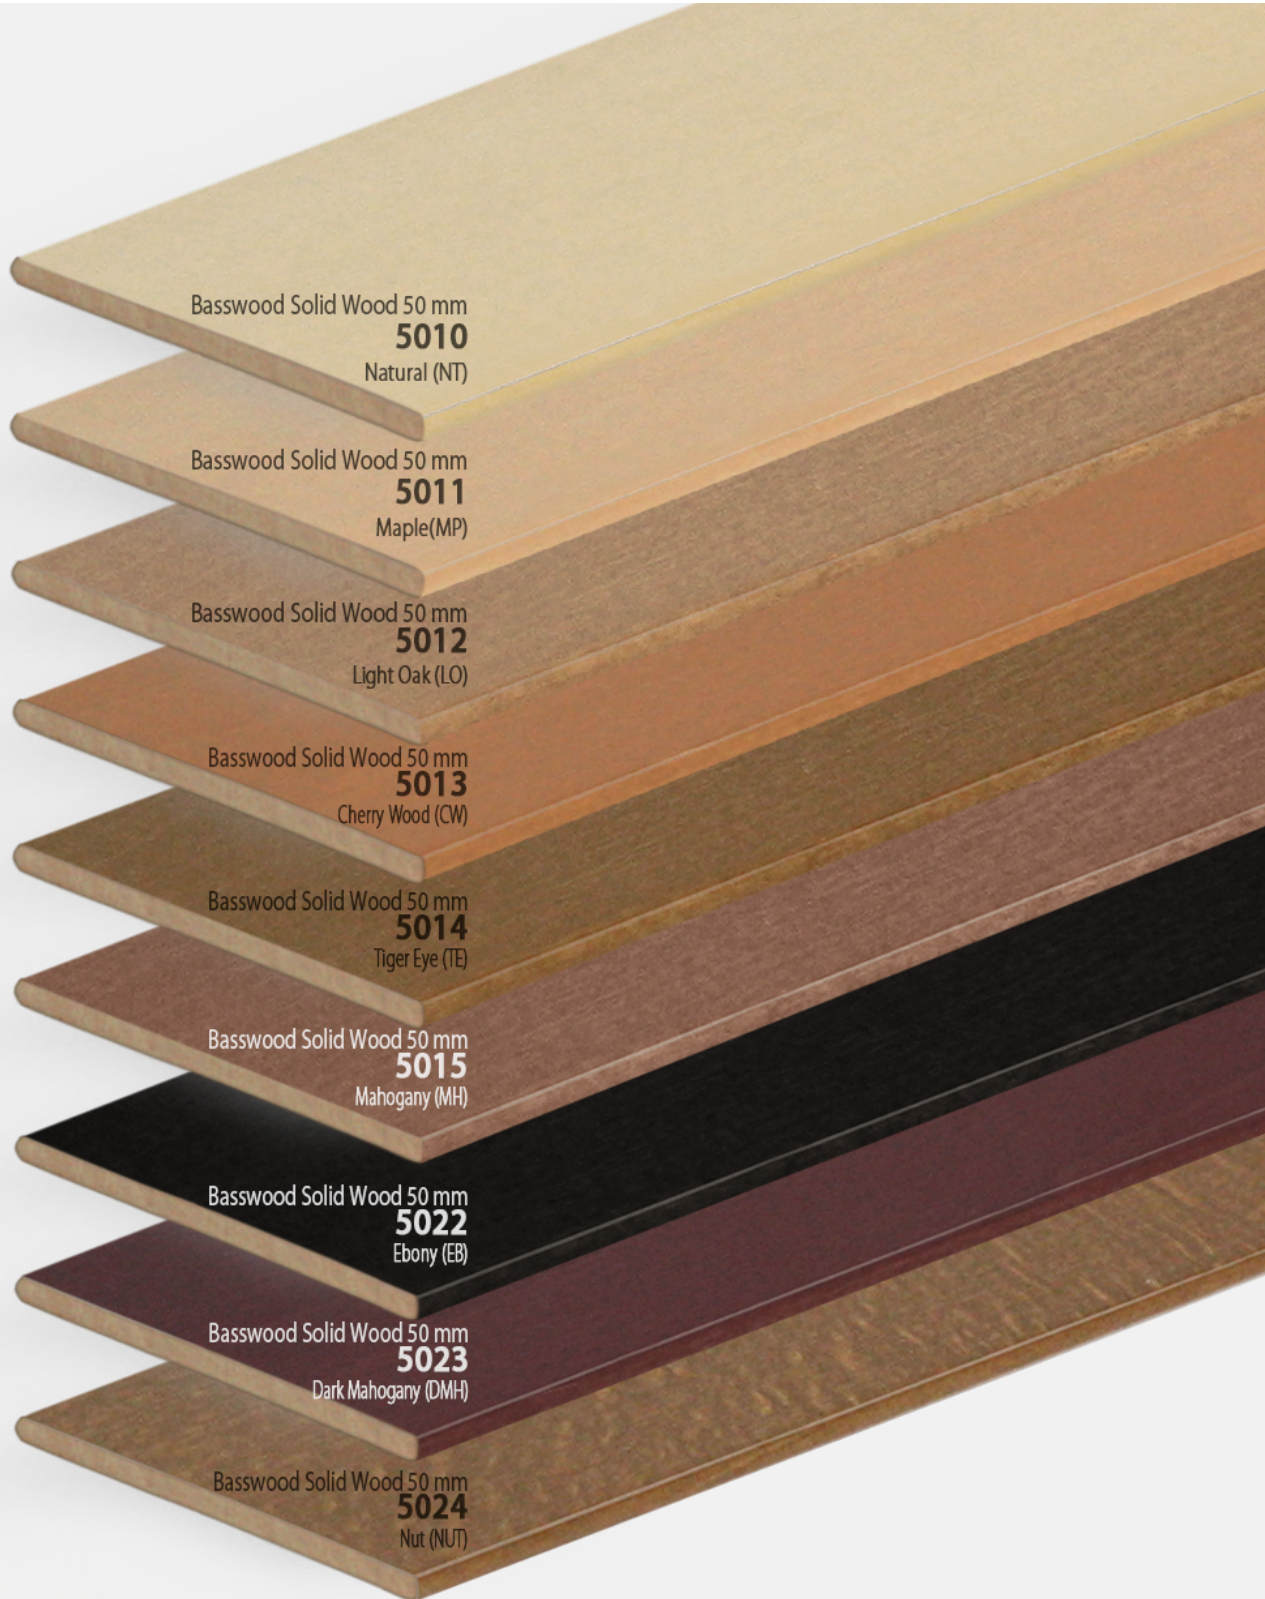

Wood/Bamboo 50mm

Wood/Bamboo 50mm

Wood/Bamboo 50mm

Bamboo 50 mm

50-201
Natural (N)

Bamboo 50 mm

50-202
Oak (O)

Bamboo 50 mm

50-203
Cherry Wood (CW)

Bamboo 50 mm

50-204
Tiger Eye (T)

Bamboo 50 mm

50-205
Mahogany (MH)

Bamboo 50 mm

50-206
Bleached
White (BW)

Wood/Bamboo 50mm

Faux Wood 50 mm
50-601
Bright White

Faux Wood 50 mm
50-602
White

Faux Wood 50 mm
50-603
Alabaster

Faux Wood 50 mm
50-604
Limestone

Faux Wood 50 mm
50-605
Black