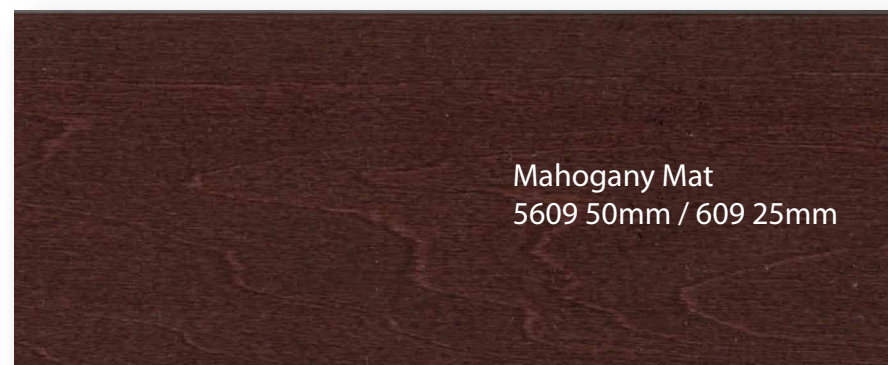

Wzornik lamel drewnianych 25mm i 50mm CLASSIC

**tom
mark**[®]

Natural
5103 50mm / 103 25mm

Tiger Eye
5403 50mm / 403 25mm

Mahogany
5203 50mm / 203 25mm

Rose Wood
5703 50mm / 703 25mm

Golden Oak Dark
5303 50mm / 303 25mm

Wzornik lamel drewnianych 25mm i 50mm CLASSIC PLUS I

tom
mark[®]

Wzornik lamel drewnianych 25mm i 50mm CLASSIC PLUS II

**tom
mark**[®]

White
5009 50mm / 009 25mm

Light Blue
5809 50mm / 809 25mm

Black
5109 50mm / 109 25mm

Green
5909 50mm / 909 25mm

Smoke Grey
5709 50mm / 709 25mm