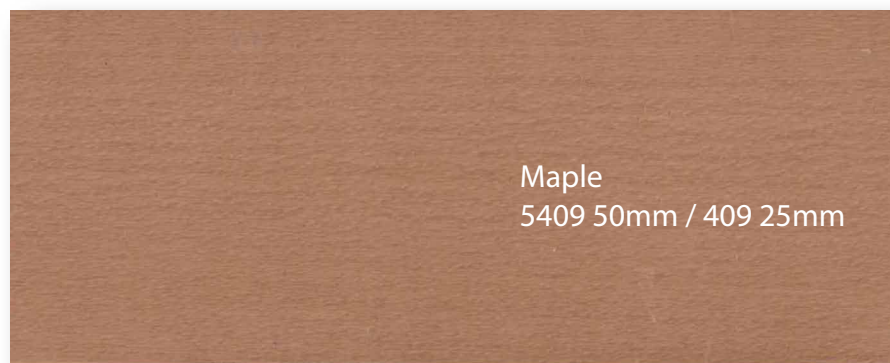

Wzornik lamel drewnianych 25mm i 50mm CLASSIC

**tom
mark**[®]

Natural
5103 50mm / 103 25mm

Tiger Eye
5403 50mm / 403 25mm

Mahogany
5203 50mm / 203 25mm

Rose Wood
5703 50mm / 703 25mm

Golden Oak Dark
5303 50mm / 303 25mm

Wzornik lamel drewnianych 25mm i 50mm CLASSIC PLUS I

tom
mark[®]

Wzornik lamel drewnianych 25mm i 50mm CLASSIC PLUS II

**tom
mark**[®]

White
5009 50mm / 009 25mm

Light Blue
5809 50mm / 809 25mm

Black
5109 50mm / 109 25mm

Green
5909 50mm / 909 25mm

Smoke Grey
5709 50mm / 709 25mm