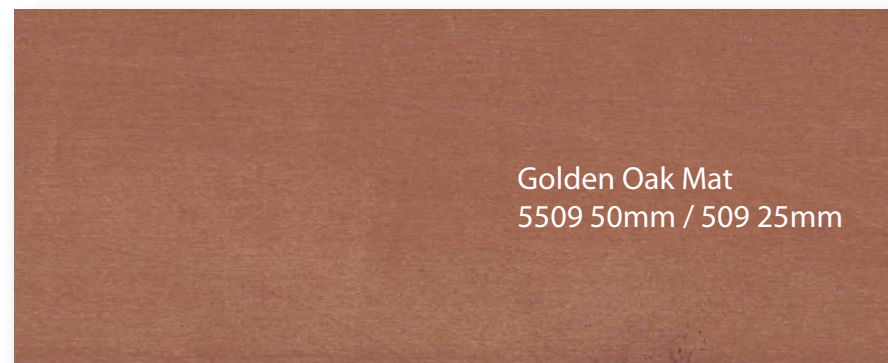

Wzornik lamel drewnianych 25mm i 50mm CLASSIC

**tom
mark**[®]

Natural
5103 50mm / 103 25mm

Tiger Eye
5403 50mm / 403 25mm

Mahogany
5203 50mm / 203 25mm

Rose Wood
5703 50mm / 703 25mm

Golden Oak Dark
5303 50mm / 303 25mm

Wzornik lamel drewnianych 25mm i 50mm CLASSIC PLUS I

tom
mark[®]

Wzornik lamel drewnianych 25mm i 50mm CLASSIC PLUS II

**tom
mark**[®]

White
5009 50mm / 009 25mm

Light Blue
5809 50mm / 809 25mm

Black
5109 50mm / 109 25mm

Green
5909 50mm / 909 25mm

Smoke Grey
5709 50mm / 709 25mm